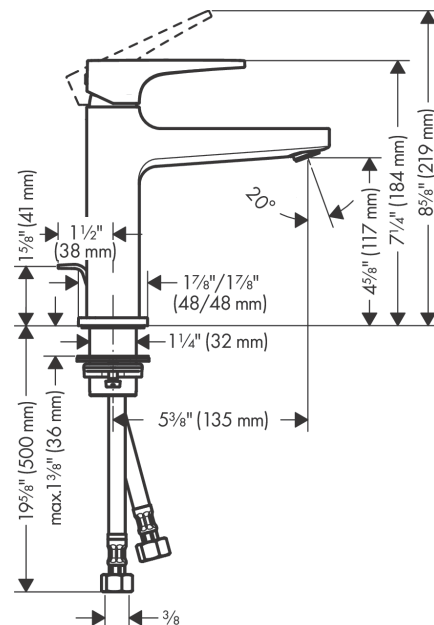

Metropol
Single-Hole Faucet 110 with Lever Handle and Pop-Up Drain, 0.5 GPM
 Surface: **brushed nickel** Part no. : **32527821**

Description

Features

- Spray modes: Aerated spray
- Flow: 0.5 GPM (1.9 L/Min)
- Ceramic cartridge
- Includes pop-up drain

Item details

List Price \$ 667.00

Technology

Compliance

Product image

Scale drawing

Metropol
Single-Hole Faucet 110 with Lever Handle and Pop-Up Drain, 0.5 GPM
 Surface: **brushed nickel** Part no. : **32527821**

Exploded drawing

Year of production: >01/20

Metropol

Single-Hole Faucet 110 with Lever Handle and Pop-Up Drain, 0.5 GPM

Surface: brushed nickel Part no. : 32527821

Spare parts list

Year of production: >01/20

Pos.	Description	Part no.	Price	PU
1	handle	92995820	-	1
2	screw cover	95704000	-	1
3	flange	92625820	-	1
4	nut	92689000	-	1
5	O-ring 27x1,5	92527000	-	1
6	O-ring 25x1,5	98146000	-	1
7	cartridge, assy	95973001	-	1
8	seal	98865000	-	1
9	adapter for cartridge	92628000	-	1
10	adapter for cartridge	98866000	-	1
11	aerator M24x1 (1,9 l/min)	92300820	-	1
12	O-ring 32x1,5	92936000	-	1
13	escutcheon	93048000	-	1
14	flat seal	98749000	-	1
15	fixing set (Ø 32)	13961000	-	1
16	lever collar	97548000	-	1
17	pull rod	96657820	-	1
18	connection hose 23½" M8x0,75 3/8"	98600001	-	1
19	O-ring 23x2	98398000	-	1
a	O-ring 7x1,5	98422000	-	1
b	pop up waste	88509820	-	1