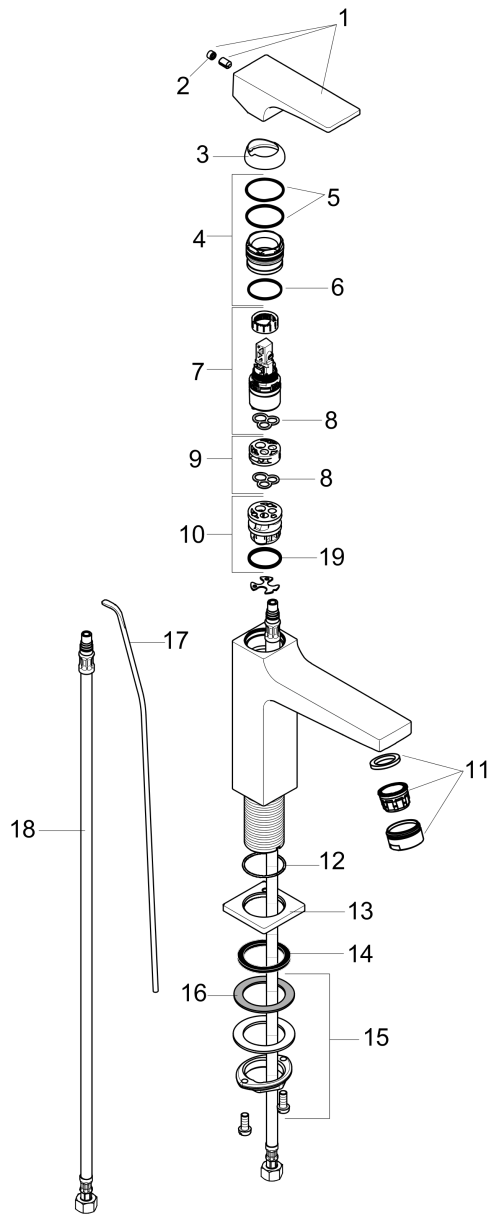

Metropol
Single-Hole Faucet 110 with Lever Handle and Pop-Up Drain, 0.5 GPM
 Surface: **brushed nickel** Part no. : **32527821**

Description

Features

- Spray modes: Aerated spray
- Flow: 0.5 GPM (1.9 L/Min)
- Ceramic cartridge
- Includes pop-up drain

Item details

List Price \$ 667.00

Technology

Compliance

Product image

Scale drawing

Metropol
Single-Hole Faucet 110 with Lever Handle and Pop-Up Drain, 0.5 GPM
 Surface: **brushed nickel** Part no. : **32527821**

Exploded drawing

Year of production: >01/20

Metropol

Single-Hole Faucet 110 with Lever Handle and Pop-Up Drain, 0.5 GPM

Surface: brushed nickel Part no. : 32527821

Spare parts list

Year of production: >01/20

Pos.	Description	Part no.	Price	PU
1	handle	92995820	-	1
2	screw cover	95704000	-	1
3	flange	92625820	-	1
4	nut	92689000	-	1
5	O-ring 27x1,5	92527000	-	1
6	O-ring 25x1,5	98146000	-	1
7	cartridge, assy	95973001	-	1
8	seal	98865000	-	1
9	adapter for cartridge	92628000	-	1
10	adapter for cartridge	98866000	-	1
11	aerator M24x1 (1,9 l/min)	92300820	-	1
12	O-ring 32x1,5	92936000	-	1
13	escutcheon	93048000	-	1
14	flat seal	98749000	-	1
15	fixing set (Ø 32)	13961000	-	1
16	lever collar	97548000	-	1
17	pull rod	96657820	-	1
18	connection hose 23½" M8x0,75 3/8"	98600001	-	1
19	O-ring 23x2	98398000	-	1
a	O-ring 7x1,5	98422000	-	1
b	pop up waste	88509820	-	1